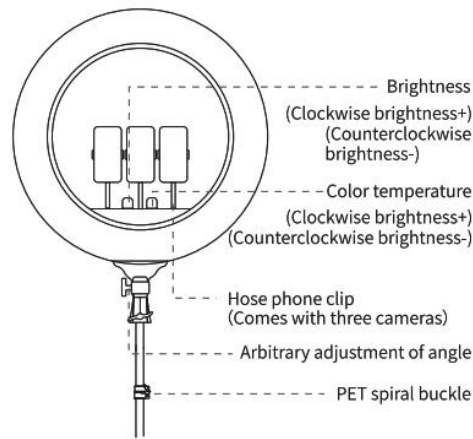

Ring Light with tripod User manual

• Product description

Outer diameter: 36cm×36cm×36cm
 Inside Path: 26cm×26cm
 Output Power: 36W
 Lamp beads: 320Piece
 Color temperature: 2700K-6500K
 Power supply: AC Plug power supply

• Product parameters

14 ring light

• Product description

Outer diameter: 45cm×45cm×45cm
 Inside Path: 36cm×36cm
 Output Power: 55W
 Lamp beads: 480Piece
 Color temperature: 2700K-6500K
 Power supply: AC Plug power supply

• Product parameters

18 ring light

21 ring light

• **Product description**

Outer diameter: 54cm×54cm×54cm
 Inside Path: 38cm×38cm
 Output Power: 55W
 Lamp beads: 560Piece
 Color temperature: 2700K-6500K
 Power supply: AC Plug power supply