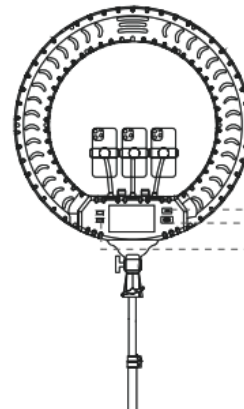

Ring Light with tripod User manual

• Product description

Outer diameter: 36cm×36cm×36cm
 Inside Path: 26cm×26cm
 Output Power: 36W
 Lamp beads: 320Piece
 Color temperature: 2700K-6500K
 Power supply: AC Plug power supply

• Product parameters

14 ring light

• Product description

Outer diameter: 45cm×45cm×45cm
 Inside Path: 36cm×36cm
 Output Power: 55W
 Lamp beads: 480Piece
 Color temperature: 2700K-6500K
 Power supply: AC Plug power supply

• Product parameters

18 ring light

21 ring light

• **Product description**

Outer diameter: 54cm×54cm×54cm
 Inside Path: 38cm×38cm
 Output Power: 55W
 Lamp beads: 560Piece
 Color temperature: 2700K-6500K
 Power supply: AC Plug power supply