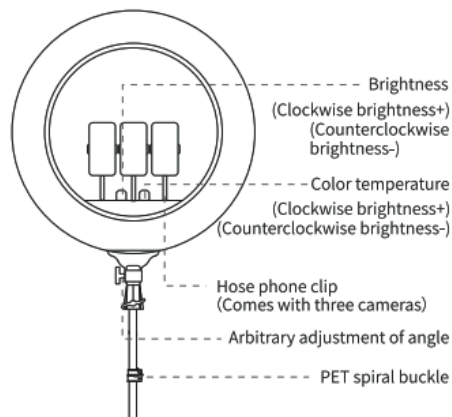

Ring Light with tripod User manual

• Product description

Outer diameter: 36cm×36cm×36cm
 Inside Path: 26cm×26cm
 Output Power: 36W
 Lamp beads: 320Piece
 Color temperature: 2700K-6500K
 Power supply: AC Plug power supply

• Product parameters

14 ring light

• Product description

Outer diameter: 45cm×45cm×45cm
 Inside Path: 36cm×36cm
 Output Power: 55W
 Lamp beads: 480Piece
 Color temperature: 2700K-6500K
 Power supply: AC Plug power supply

• Product parameters

18 ring light

21 ring light

• **Product description**

Outer diameter: 54cm×54cm×54cm
 Inside Path: 38cm×38cm
 Output Power: 55W
 Lamp beads: 560Piece
 Color temperature: 2700K-6500K
 Power supply: AC Plug power supply