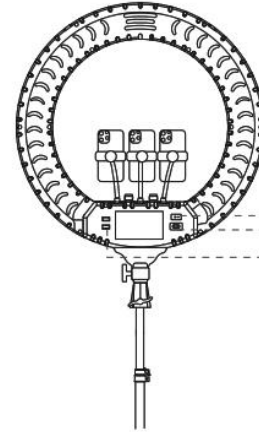

Ring Light with tripod User manual

• Product description

Outer diameter: 36cm×36cm×36cm
 Inside Path: 26cm×26cm
 Output Power: 36W
 Lamp beads: 320Piece
 Color temperature: 2700K-6500K
 Power supply: AC Plug power supply

• Product parameters

14 ring light

• Product description

Outer diameter: 45cm×45cm×45cm
 Inside Path: 36cm×36cm
 Output Power: 55W
 Lamp beads: 480Piece
 Color temperature: 2700K-6500K
 Power supply: AC Plug power supply

• Product parameters

18 ring light

21 ring light

• **Product description**

Outer diameter: 54cm×54cm×54cm
 Inside Path: 38cm×38cm
 Output Power: 55W
 Lamp beads: 560Piece
 Color temperature: 2700K-6500K
 Power supply: AC Plug power supply